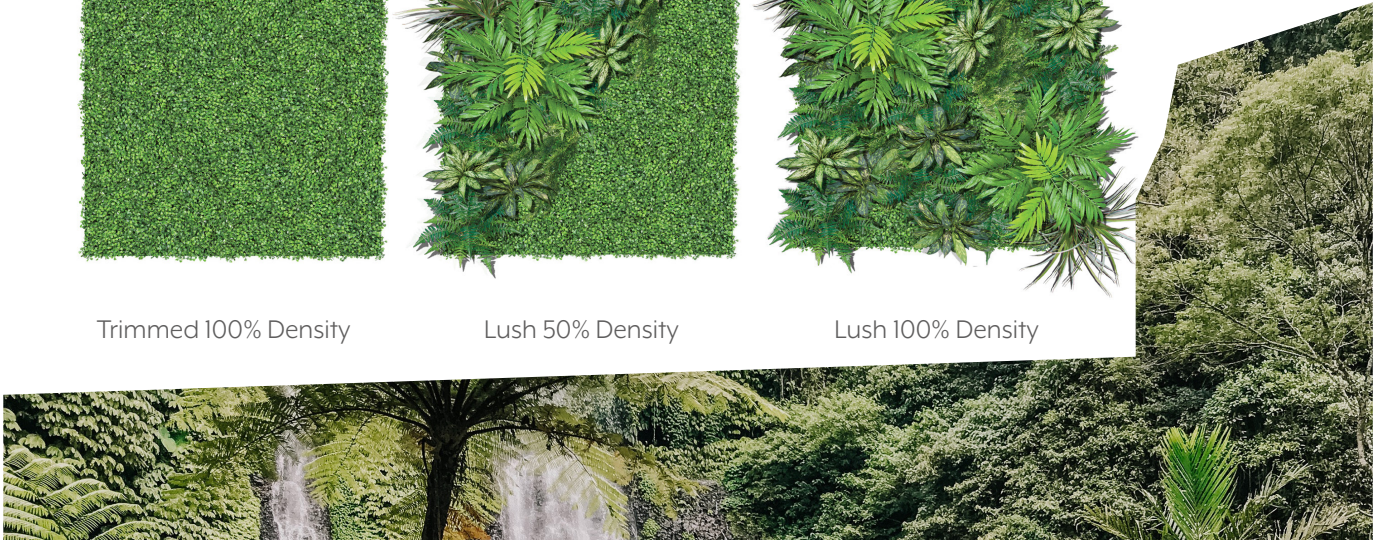

SND034
GRANITE PEAK

SC#19
SCHEFFLERIA FOLIAGE

EXPERIENCE FOCUS

Stroll down the lane of an alley lined with beautiful trees and feel the gentle nudge forward. The trees draw attention to the end of the road while also remaining interesting enough themselves to pull your attention toward them individually. Choose your tree and take a break beneath the crown to experience the textures, colors and scents.

2 ELEVATION 2

FLOWERING TREE

GREENERY CONFIGURATIONS

Trimmed 100% Density

Lush 50% Density

Lush 100% Density

FLOWERING TREE

THERMALEAF® FOLIAGE SYSTEMS

REPLICA GREENERY

Replica greenery is the most versatile indoor foliage system, with a massive variety of plant types that can be mixed and matched regardless of atmospheric conditions.

- VARIETY ● ● ● ● ●
- DURABILITY ● ● ● ● ●
- INITIAL COST ● ● ● ● ○
- ONGOING COSTS ● ○ ○ ○ ○